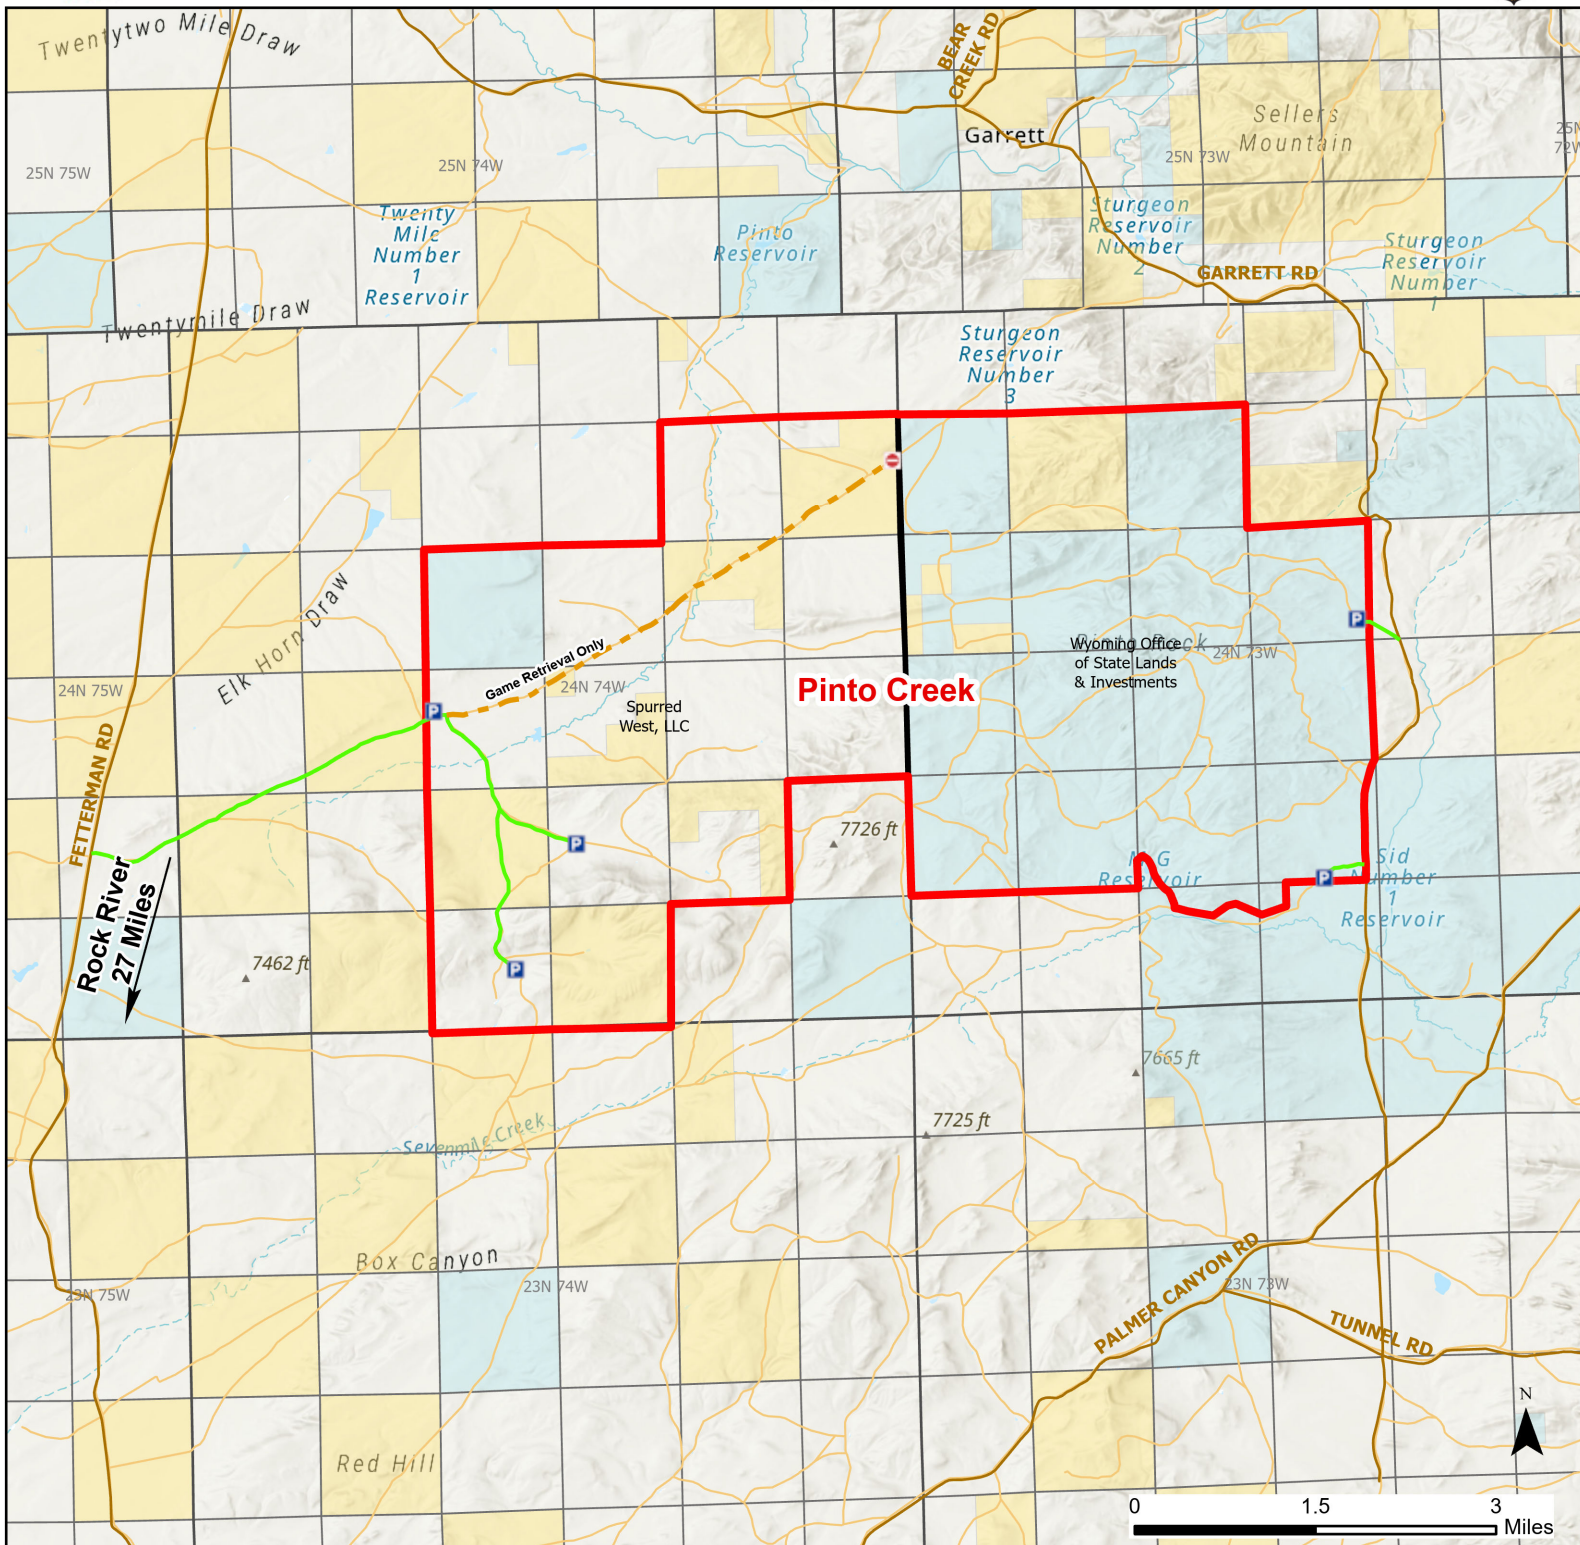

# Pinto Creek Hunter Management Area

2023 Hunt  
Season

Parking	Closed Road	Boundary	Limited Range Weapons and Archery	State
Coupon Box	Roads	County Boundaries	Archery Only	DOD
Road Closed	HMA Ownership	Other	CLOSED	BLM
Open Road				Wyoming Game & Fish Dept.
Special Conditions Apply				Forest Service
				Private

Species allowed to hunt: Elk

**Attention: Spurred West LLC section opens Dec. 1st.**

**See Ranch Rules for More Information and Restrictions**

Hunter Management Area rules apply only to those lands enrolled in the HMA.

This map is for visual use, assistance and general location only, does not represent a survey, and is not to be used for legal conveyance. Hunt Area boundaries are approximate, consult Game and Fish Hunting Regulations for descriptions and restrictions. Access to these private lands for any commercial activity must be gained by contacting the individual landowner(s) directly.